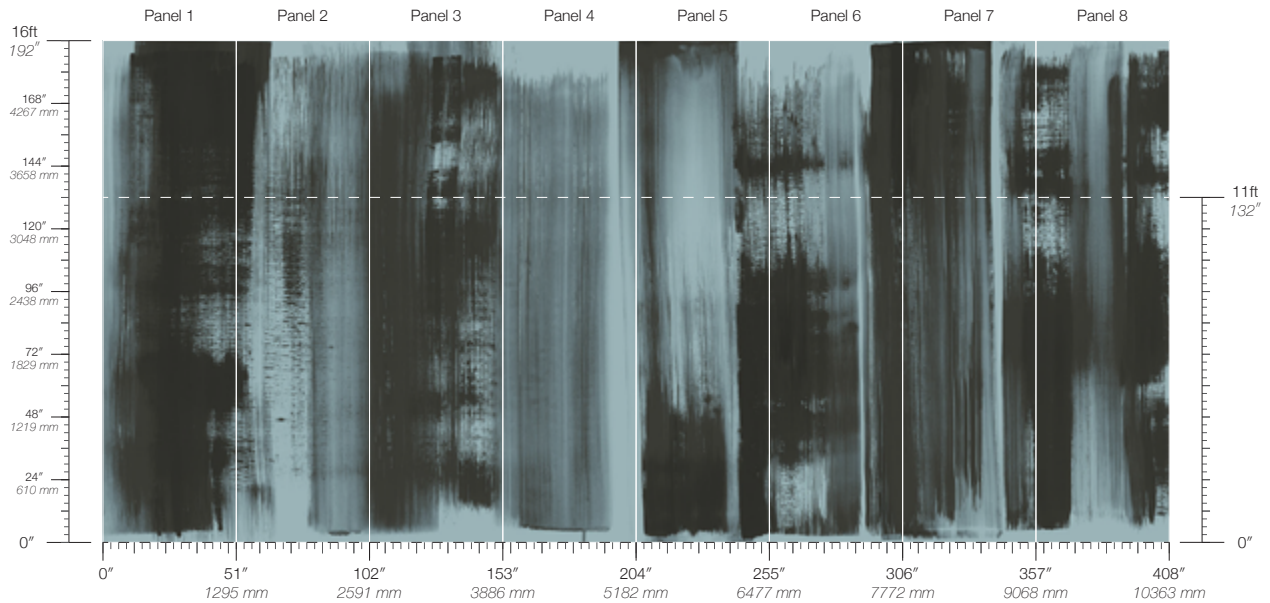

Noir Ink

Suitable for residential and commercial projects

COLOR
Husk

STOCK
Made to order

REPEAT
Non-repeating

CONTACT
sales@calicowallpaper.com
+1 718 243 1705
57 Lispenard Street
New York, NY 10013 USA

ITEM
4304

MINIMUM
1 panel

LEAD TIME
4 weeks to print

CONTENT
Type II PVC Free

MAINTENANCE
Water-based cleanser

ORIGIN
USA

DISCLAIMER
Panel maps represent mural artwork only. Reference the physical sample for color and texture.

PANEL WIDTH
51" / 1295 mm trimmed

FLAMMABILITY
ASTM E84 Adhered Class A

DETAILS
Custom options available

PANEL HEIGHT
132" / 3353 mm standard
192" / 4877 mm standard

ENVIRONMENTAL
Recycled Content, Phthalate Free
Low VOC, HPD Available

PRICE
Available upon request